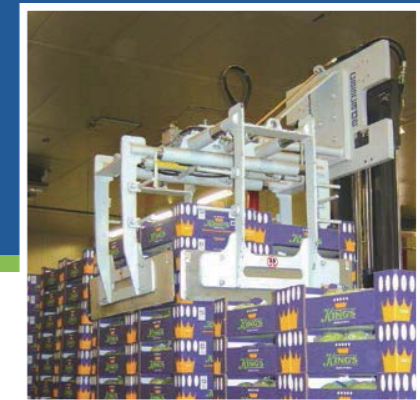

固定式货物翻转器 Stationary Load Inverter

这是一种可靠、经济、高效的翻转货物的方式。可用于转换货物的托盘或滑板，冷冻隔板移除，破损托盘更换或破损纸箱替换等。同时还可对堆垛更换破损的底层货物。
A reliable, economical and efficient means of inverting loads. Allows transfer of product to pallet or slipsheet, freezer spacer removal, damaged pallet exchange or damaged carton replacement. Also provides system for damaged product recovery from bottom of stack.

Utilize our extensive line of products for handling seed, hay bales, feed, fertilizer, dirt, livestock, produce, plants, or any number of products.

We offer attachments for both indoor and outdoor applications as well as those that operate in extreme temperatures, hot or cold. Featuring the best materials and innovative designs that stand the test of time, Cascade attachments are the smart choice.

**单双托盘叉
Multiple Load Handlers**

同一台叉车可以同时搬运一个或两个托盘。这种多用途属具可确保在不丧失搬运单个托盘能力的前提下提高多托盘搬运的效率。通过液压功能对货叉进行调距，可快速高效地进行物料搬运。Use the same lift truck to handle either single or multiple loads. These highly versatile attachments allow you to achieve the productivity gains of multiple load handling without sacrificing the ability to handle single pallets. Forks are hydraulically positioned for fast and efficient material handling.

**前倾卸货器
Forward Bin Dumpers**

为搬运和倾卸作业设计了一种高效、经济的方式。通过手动调节顶部的箱体挡块可以让前倾卸货器适用于多种箱体高度。Designed to provide an efficient and economical means of handling and dumping drums. Can easily accommodate various drum heights by manually adjusting the top drum stops.