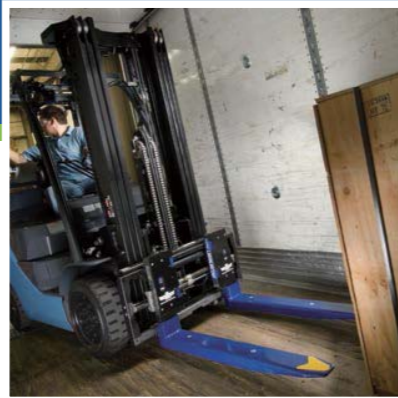

叉车属具在农业的应用 AGRICULTURE

货叉表面磁性防护贴 Magnetic Fork Covers - DAGS

是搬运多种货物的理想工具。专为所有需要进行无托盘货物搬运且货物表面易被裸露的货叉所磨损的行业而设计。当面对难以搬运货物诸如金属箱或铁笼等货物时，货叉表面磁性防护贴可在几秒钟内安装完毕。
Ideal for handling a wide variety of loads. Designed for use in any industrial sector where palletless products could be damaged from contact with bare forks. When confronted with an awkward load like metal boxes or cages, DAGS can be installed in a matter of seconds.

智能称重货叉 iForks

这种独一无二、具有革新性的货叉能够让你在叉持货物的同时对其进行称重。无线显示装置采用蓝牙技术确保您能够观测并跟踪单个货物重量，多种货物重量累加。
These unique and innovative forks let you weigh your product as you lift it. The wireless display uses Bluetooth® technology enabling you to view and track the weight of individual loads and total weight of multiple loads.

固定式货物翻转器 Stationary Load Inverter

这是一种可靠、经济、高效的翻转货物的方式。可用于转换货物的托盘或滑板，冷冻隔板移除，破损托盘更换或破损纸箱替换等。同时还可对堆垛更换破损的底层货物。
A reliable, economical and efficient means of inverting loads. Allows transfer of product to pallet or slipsheet, freezer spacer removal, damaged pallet exchange or damaged carton replacement. Also provides system for damaged product recovery from bottom of stack.

**推拉器
Push/Pulls**

推拉器通过用滑板取代托盘，来对货物进行装船、收货和入库等作业。采用滑板可省去托盘的购买，维护，报废以及存储费用，同时可提高空间利用率。Push/Pulls allow you to ship, receive and warehouse unit loads on inexpensive slip sheets rather than pallets. Using slip sheets eliminates the cost of pallet purchase, maintenance, disposal and storage while increasing cube utilization.