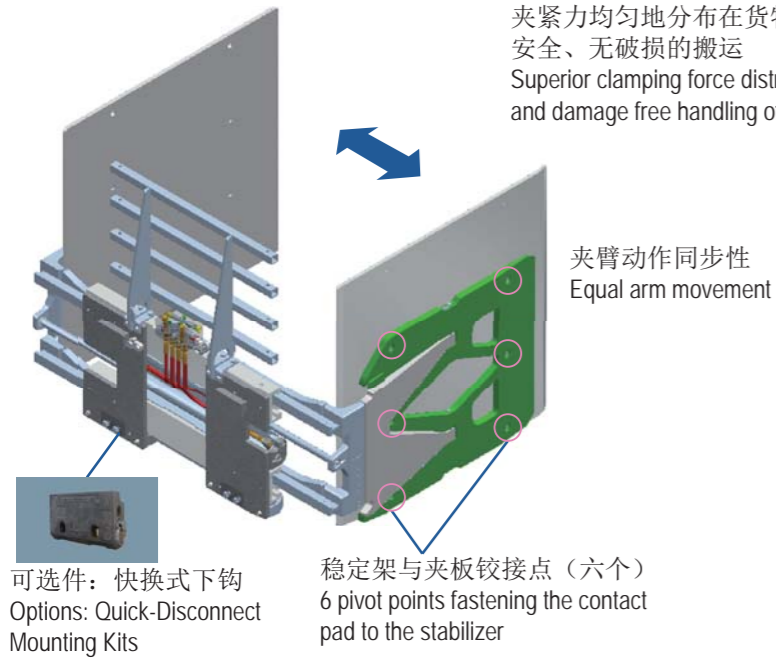

无论何种货物，我们均能提供最佳搬运解决方案
Whatever the application, we can handle it.

让搬运家电更加高效、准确
When moving appliances and electronics with efficiency and accuracy matters to you.

六支点式纸箱夹
6 pivot points Carton Clamps