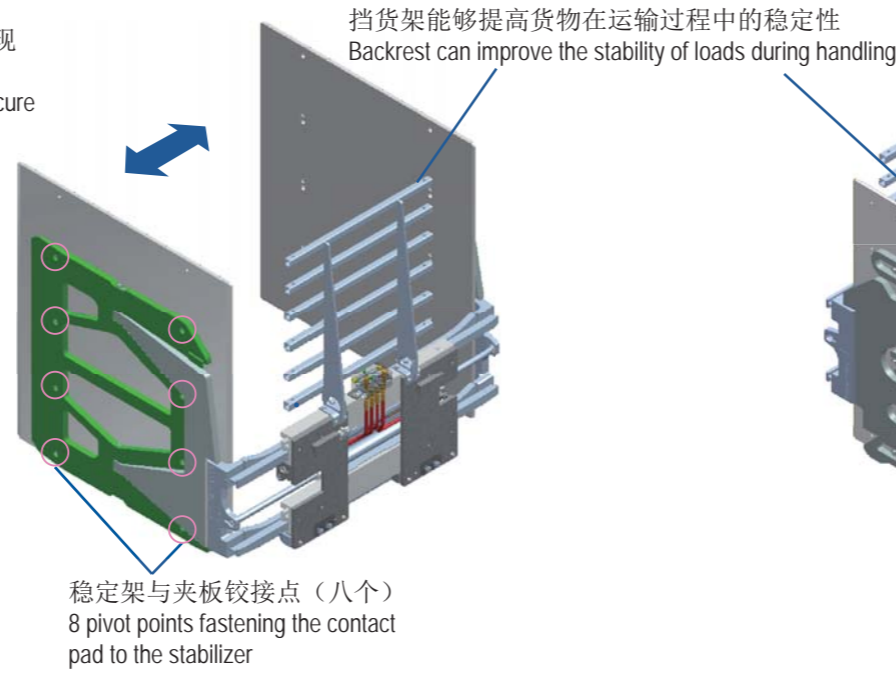

八支点式纸箱夹
8 pivot points Carton Clamps